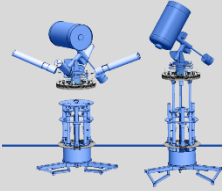

Astrophotography – Fine art prints now available

Below are examples showing the four standard print sizes with frames and passepartouts. Sizes refer to the frames (glass area). Other sizes could be printed on request (longest side max 120 cm). Prints are even available without frames and passepartouts.

Please look up the [website](#) for all available prints along with details concerning pricing, ordering and shipping.

60 x 50 cm

42 x 60 cm

50 x 60 cm

60 x 42 cm